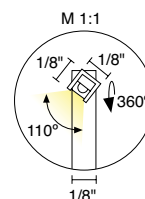

595-2121usa	■ W5	chrome	5000K • 520 lm
595-2122usa	■ W5	matte chrome	5000K • 520 lm
595-2126usa	■ W5	black	5000K • 520 lm

- LED showcase system
- Ultra thin 1/8" profile
- Black, matte chrome or chrome finish
- Almost invisible through very slim vertical holders
- Lighting profile 360° swiveling, 110° beam angle
- 39.37" connection cable included