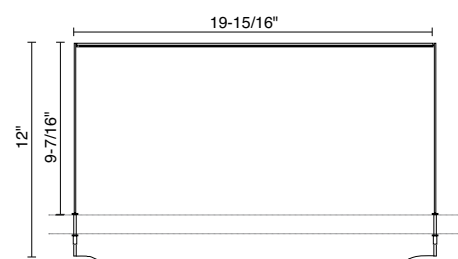

595-2121usa	■ W5	chrome	5000K • 520 lm
595-2122usa	■ W5	matte chrome	5000K • 520 lm
595-2126usa	■ W5	black	5000K • 520 lm

- LED showcase system
- Ultra thin 1/8" profile
- Black, matte chrome or chrome finish
- Almost invisible through very slim vertical holders
- Lighting profile 360° swiveling, 110° beam angle
- 39.37" connection cable included