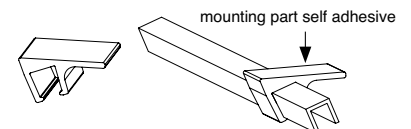

MOUNTING CLIP

self adhesive backside
 LED profile 360° turnable

595-101		chrome	set 2 Stk./pcs
595-102		matte chrome	set 2 Stk./pcs

HOLDING CLIP

self adhesive backside
 fixed, 20° angle

595-404		matte chrome	set 2 Stk./pcs
595-405		white	set 2 Stk./pcs
595-406		black	set 2 Stk./pcs